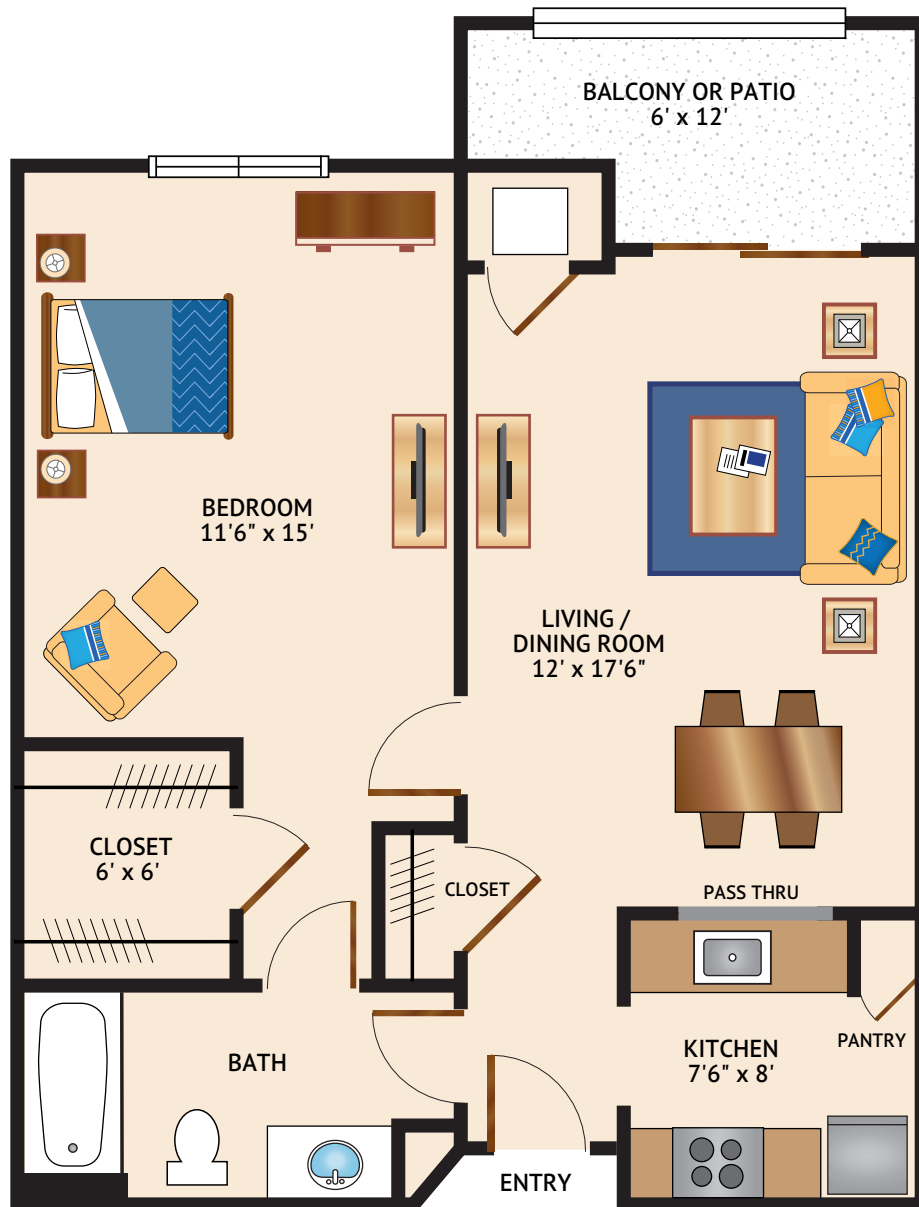

**BRADFORD – ONE BEDROOM ONE BATH**

668 Square Feet

Floor plans are not to scale and are shown for comparative purposes only.  
Actual apartment floor plans may have minor variations.